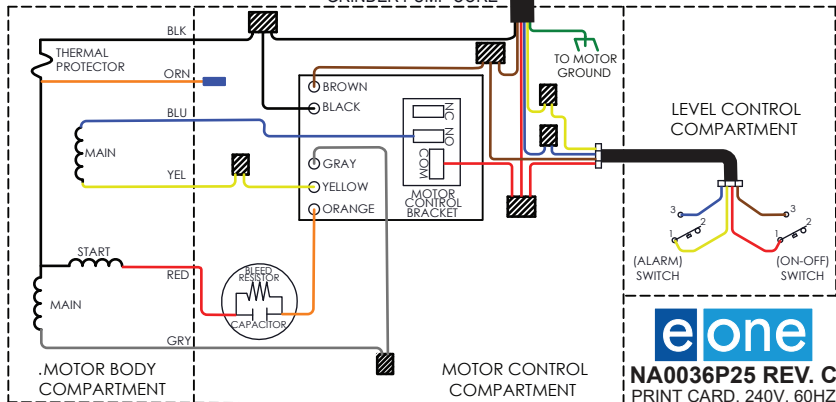

# HARD WIRED LEVEL CONTROL

## SUPPLY CABLE WIRE COLOR & OPERATION

EQD PIN #	WIRE COLOR	FUNCTION
1	BROWN	MANUAL RUN
2	RED	L1
3	BLACK	L2 OR NEUTRAL
4	GREEN W/ YELLOW STRIPE	GROUND
5	YELLOW	ALARM POWER FEED
6	BLUE	ALARM POWER RETURN

### GRINDER PUMP CORE

**eone**

**NA0036P25 REV. C**  
PRINT CARD, 240V, 60HZ